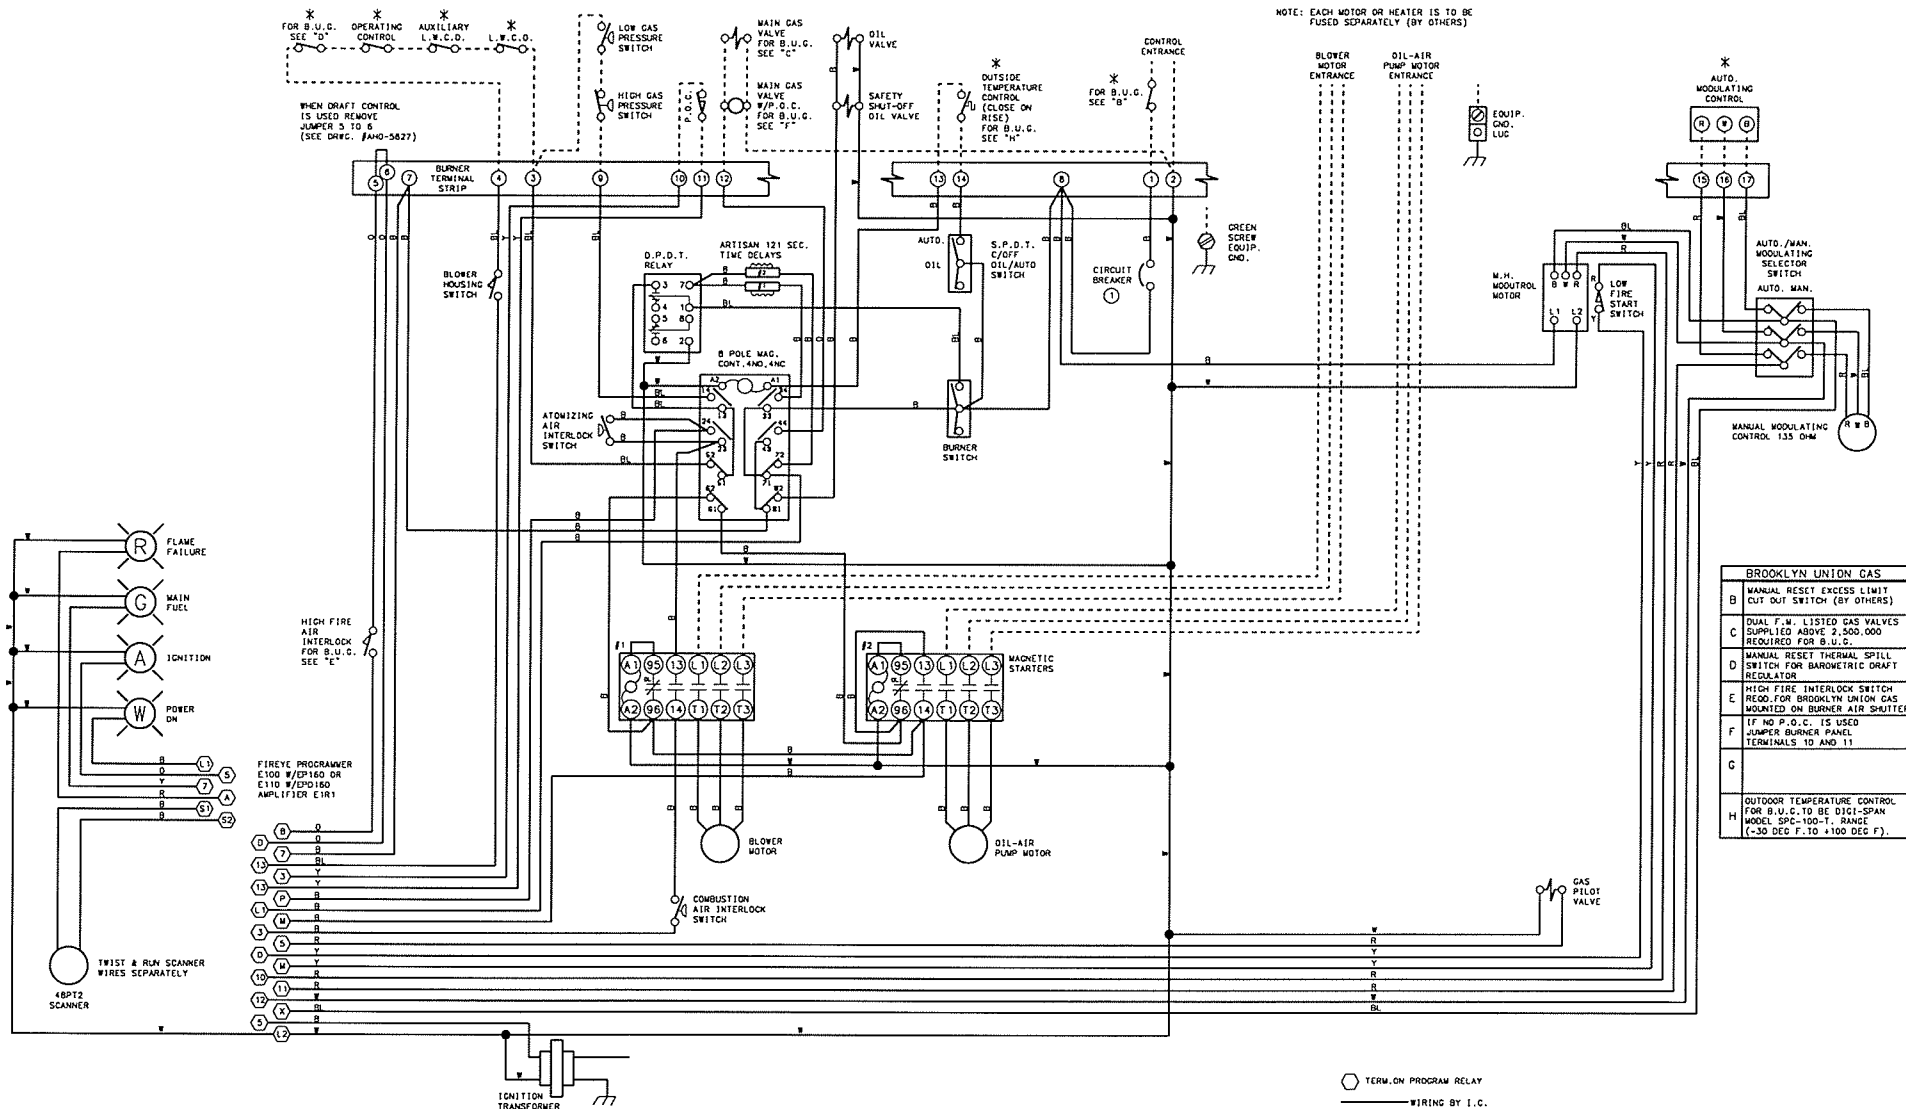

○ TERM.ON PROGRAM RELAY
— WIRING BY I.C.
- - - - - WIRING BY OTHERS

THIS DRWG. REPLACES 80-731-06130-00