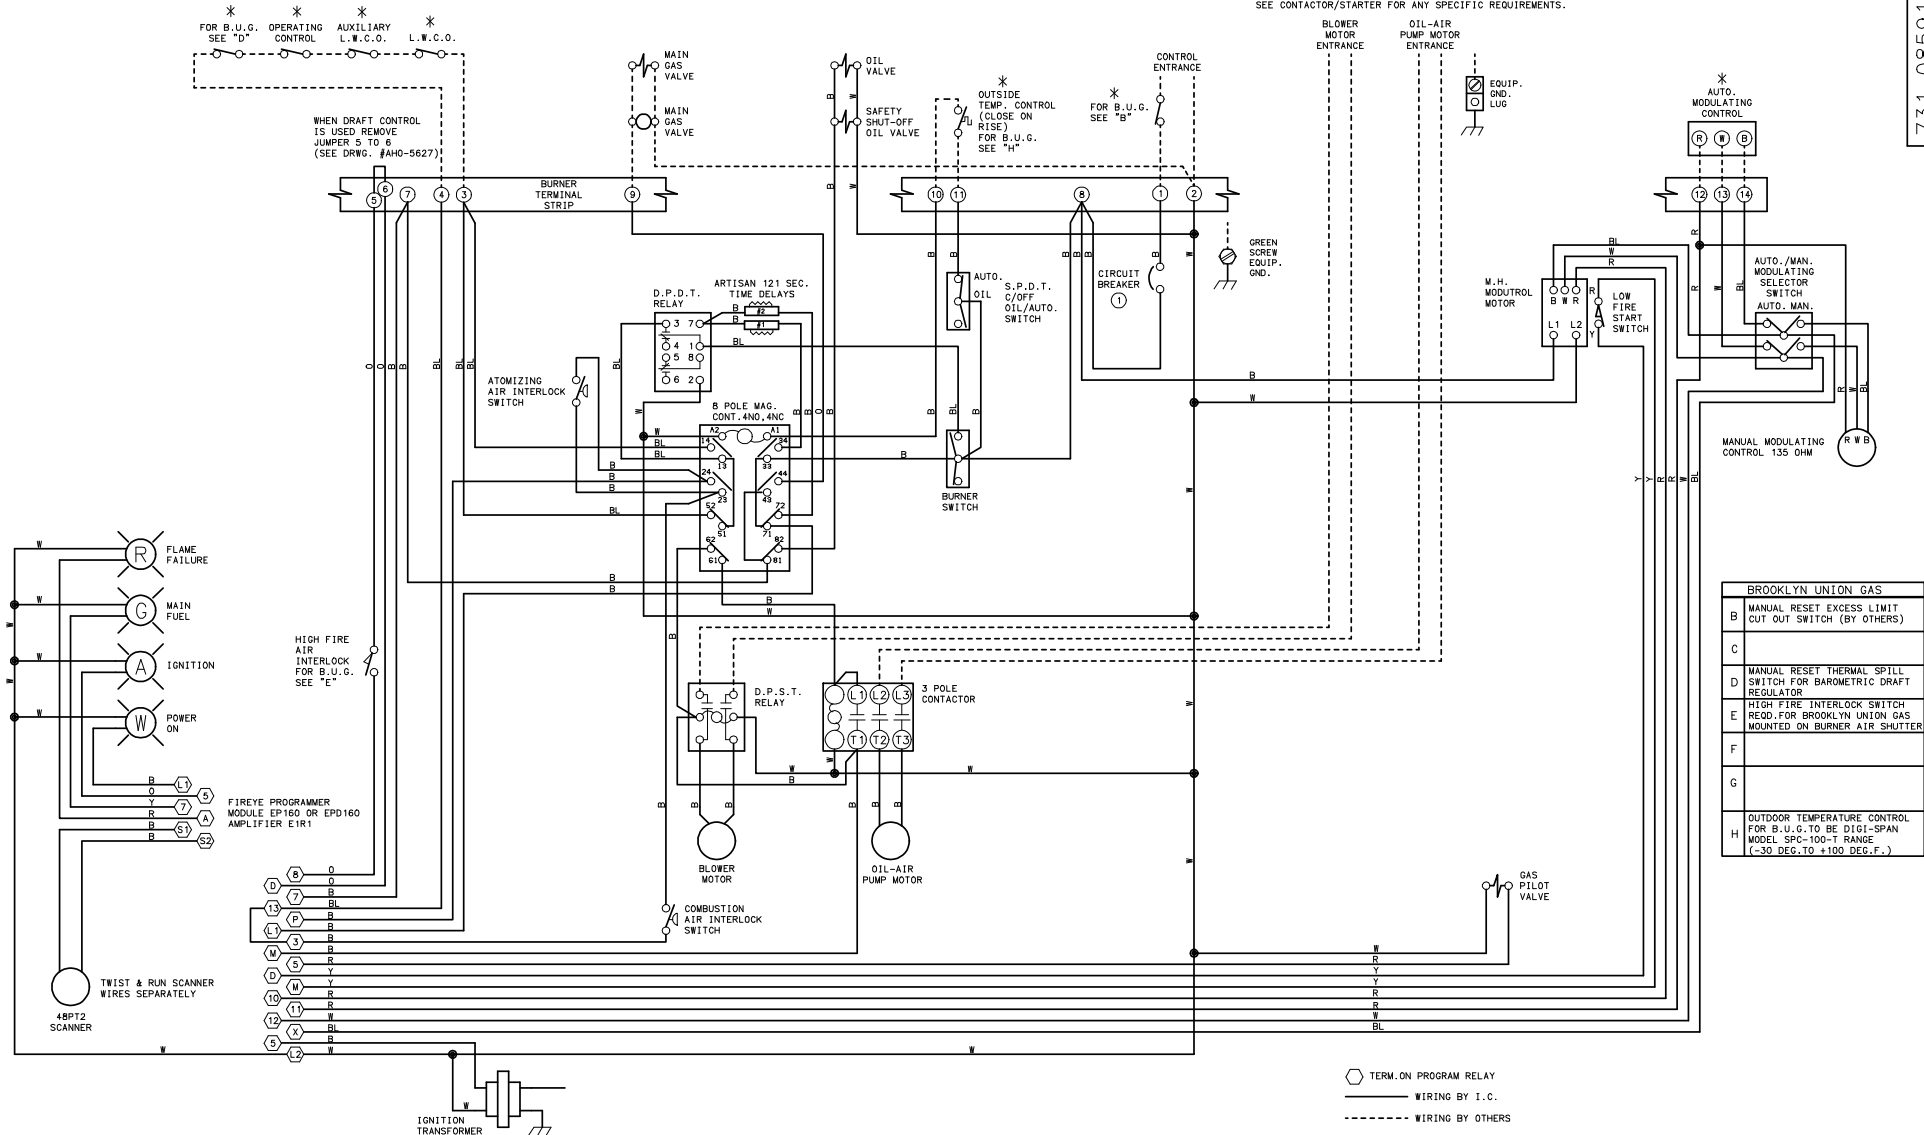

BROOKLYN UNION GAS	
B	MANUAL RESET EXCESS LIMIT CUT OUT SWITCH (BY OTHERS)
C	
D	MANUAL RESET THERMAL SPILL SWITCH FOR BAROMETRIC DRAFT REGULATOR
E	HIGH FIRE INTERLOCK SWITCH RECD. FOR BROOKLYN UNION GAS MOUNTED ON BURNER AIR SHUTTER
F	
G	
H	OUTDOOR TEMPERATURE CONTROL FOR B.U.G. TO BE DIGI-SPAN MODEL SPC-100-T RANGE (-30 DEG. TO +100 DEG. F.)

○ TERM. ON PROGRAM RELAY
— WIRING BY I.C.
- - - - - WIRING BY OTHERS